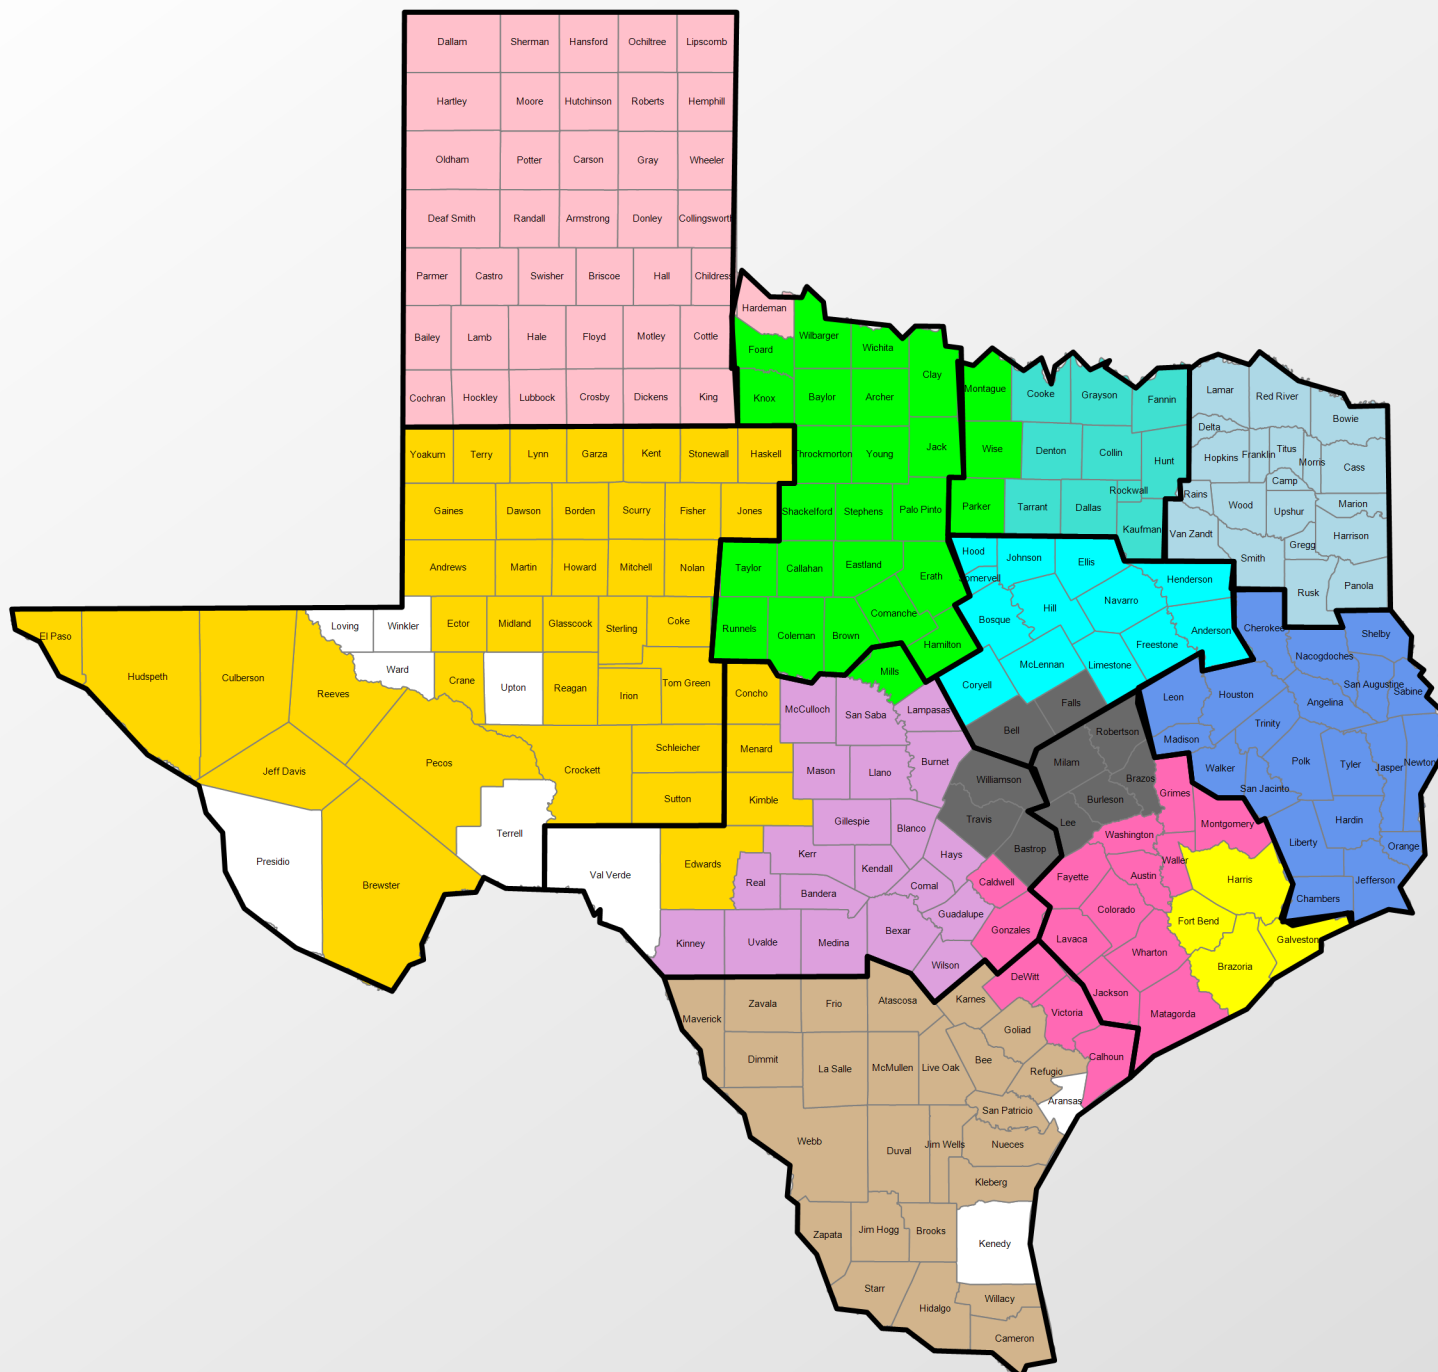

Map ID #11 - Map D-LeonMadison-KnoxFoard

- New Areas**
- Area 1
 - Area 2
 - Area 3
 - Area 4
 - Area 5
 - Area 6
 - Area 7
 - Area 8
 - Area 9
 - Area 10
 - Area 11
 - Area 12
 - Area 13
 - Area 14
 - Area 15

Map ID #11 - Map D-LeonMadison-KnoxFoard

Area	Chapters	Membership												*as of Dec 18	
		2009-10	%	2010-11	%	2011-12	%	2012-13	%	2013-14	%	2014-15	%	2015-16	%
1	93 9.0%	4053	5.4%	4714	5.8%	5305	6.1%	6142	6.4%	6749	6.5%	6857	6.2%	7107	6.3%
2	87 8.4%	3710	5.0%	3948	4.8%	4005	4.6%	4251	4.4%	4612	4.4%	5569	5.1%	5547	4.9%
3	97 9.4%	6635	8.9%	7915	9.7%	9212	10.6%	9670	10.1%	10462	10.0%	11197	10.2%	11063	9.8%
4	95 9.2%	6916	9.3%	7298	8.9%	7378	8.5%	8067	8.4%	8764	8.4%	8702	7.9%	8585	7.6%
5	116 11.2%	7197	9.7%	8350	10.2%	8511	9.8%	9276	9.7%	9715	9.3%	10214	9.3%	11803	10.4%
6	91 8.8%	7819	10.5%	9239	11.3%	9403	10.8%	10411	10.9%	10804	10.3%	11512	10.5%	12064	10.6%
7	62 6.0%	5535	7.4%	5697	7.0%	5911	6.8%	6723	7.0%	7456	7.1%	7680	7.0%	8054	7.1%
8	89 8.6%	7340	9.9%	7738	9.4%	7836	9.0%	8722	9.1%	9845	9.4%	9938	9.1%	10504	9.3%
9	85 8.2%	7988	10.7%	8352	10.2%	8697	10.0%	9501	9.9%	9859	9.4%	10591	9.6%	11357	10.0%
10	95 9.2%	7218	9.7%	7799	9.5%	8733	10.1%	9843	10.3%	10641	10.2%	10900	9.9%	10760	9.5%
11	60 5.8%	5102	6.9%	5879	7.2%	6087	7.0%	5794	6.1%	7510	7.2%	8222	7.5%	8287	7.3%
12	66 6.4%	4863	6.5%	5027	6.1%	5814	6.7%	7197	7.5%	8070	7.7%	8392	7.6%	8260	7.3%
Total	1036	74376		81956		86892		95597		104487		109774		113391	
Minimum	60	3710		3948		4005		4251		4612		5569		5547	
Average	86.3	6198.0		6829.7		7241.0		7966.4		8707.3		9147.8		9449.3	
Maximum	116	7988		9239		9403		10411		10804		11512		12064	